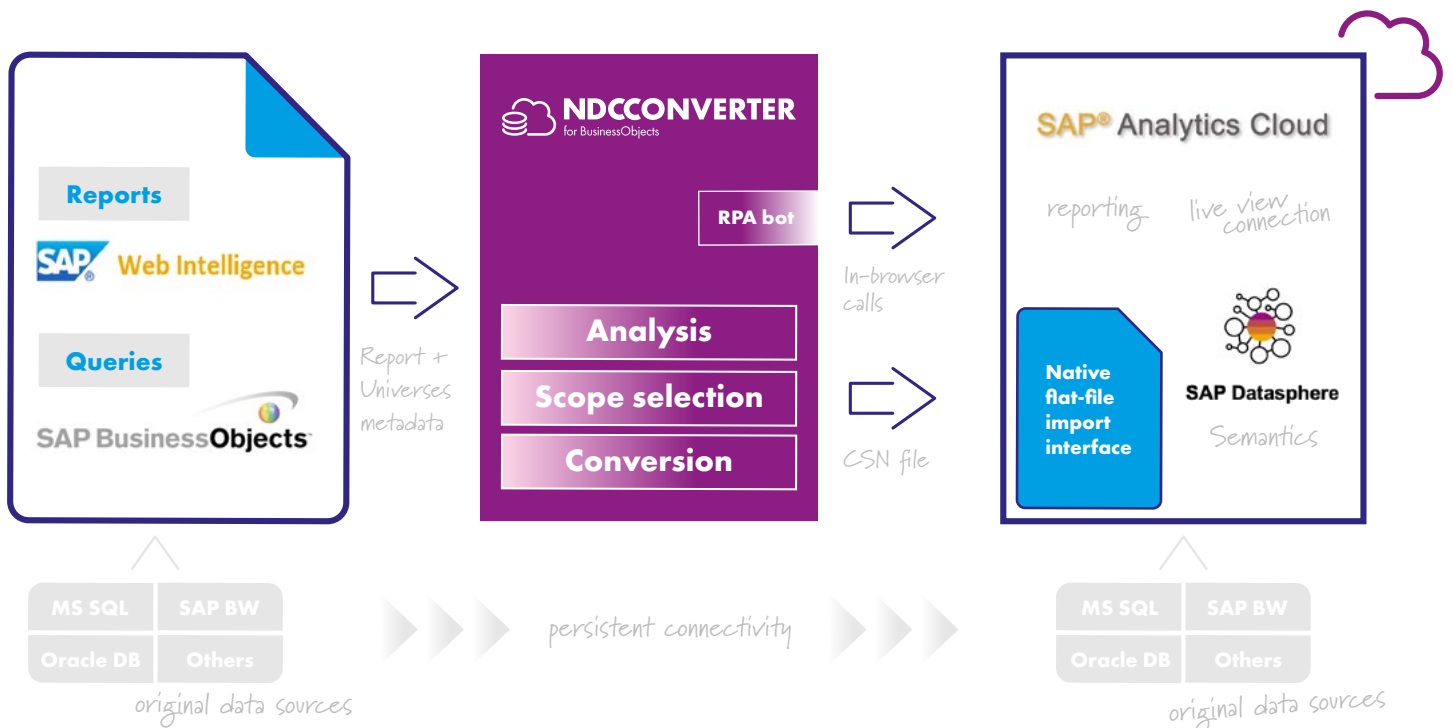

### Scale to large enterprise environments

size of hundreds of Universums and thousands of reports

### Easy installation into your existing SAP environments.

Runs as a desktop application, compatible with Windows and MacOS

# Architecture overview