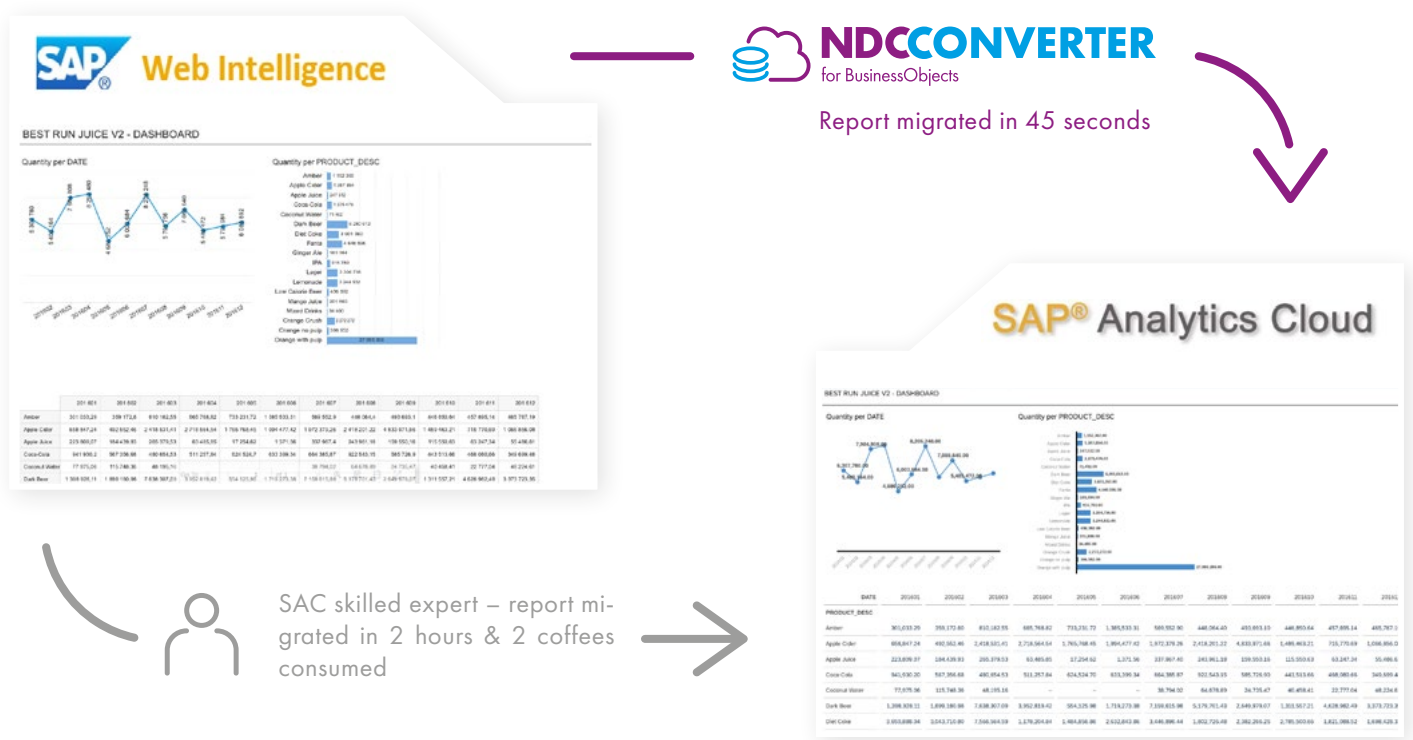

# NDC CONVERTER

ACCELERATES MIGRATION PROCESS  
FROM SAP BUSINESSOBJECTS TO SAP  
ANALYTICS CLOUD.

Migrate your BusinessObjects content to SAP  
Datasphere and SAP Analytics Cloud efficiently  
- significantly reducing manual effort and overall  
migration project complexity with automation.

# Up to 70% automation of the manual and time-consuming migration effort

Migrating hundreds or thousands of BO Web Intelligence reports to SAP Analytics Cloud (SAC) would mean thousands of hours of manual effort. It almost seems such migration is not possible at enterprise scale, needs larger human capital investment and have long lead time to business outcomes. NDC together with SAP product teams developed a light-weight Converter that cuts the manual effort by up to 70%, delivering first reports in SAC within weeks. The Converter reads dimensions, measures and reports structures via public API (BO 4.2+ is required), transforms data, and leveraging RPA technology recreates the reports in SAC. The entire process is governed by NDC migration experts ensuring business outcomes are delivered - a working report with the right data ready for a business user.